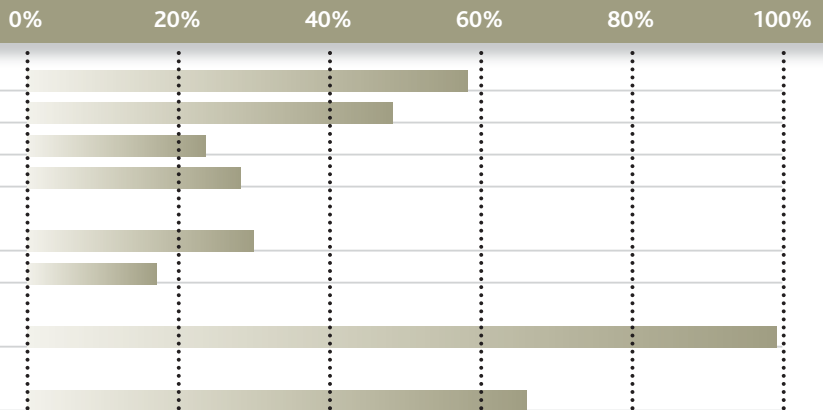

SOLARTEK NEUTRAL SHADE – MEDIUM

Performance Data

Total Solar Energy Rejection	58.2%
Total Solar Absorption	48.3%
Total Solar Reflection	23.5%
Total Solar Transmission	28.2%
Visible Light Transmission	29.9%
Visible Light Reflection	17.1%
Ultraviolet Light Rejection	Up to 99%
Visible Glare Reduction	66.0%
Shading Coefficient	0.48
"U" Factor	0.97
Emissivity	0.70