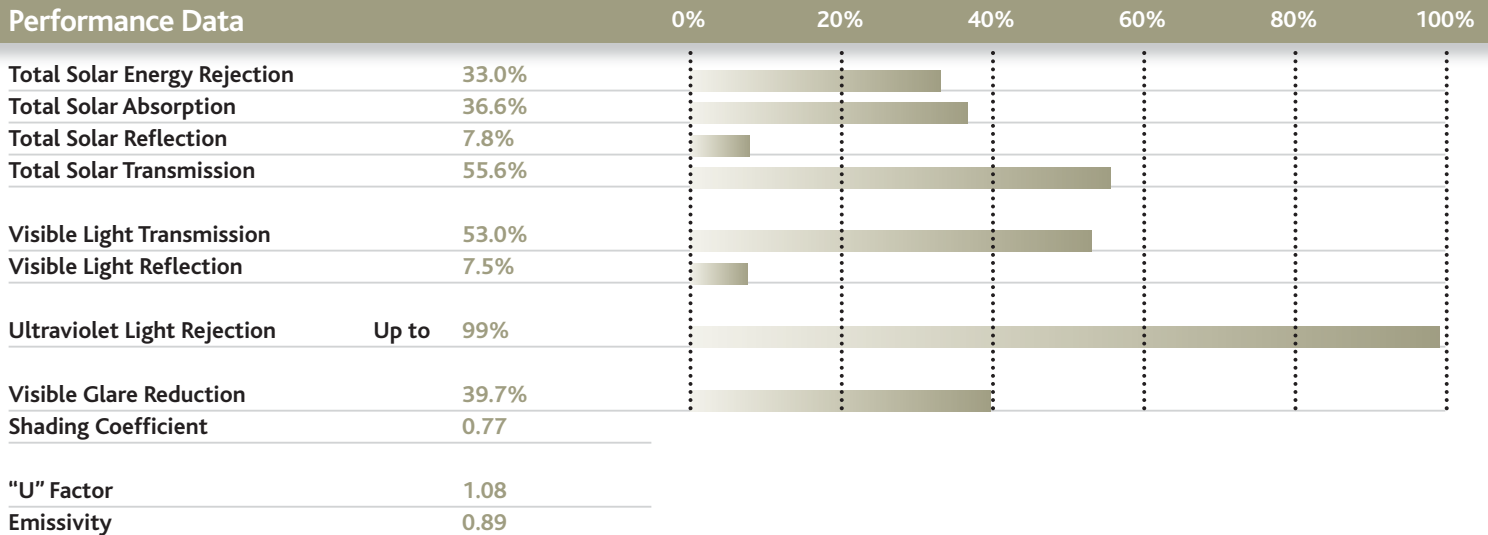

SOLARTEK NEUTRAL SHADE – LIGHT

Performance Data

% may slightly change depending on glass type..

Film Colour: Light Neutral Grey

SOLARTEK Films

Solartek Films Ltd, 42b High Street, Ware, Herts SG12 9BY
Telephone: 08000 15 18 15 enquiries@solartekfilms.com

Features and Benefits

- Gives a light neutral appearance to glazing. Ideal for application to glass areas where visibility through glass is important. Reduces solar heat and blocks up to 99% of UV light reducing risk of fading to furnishings and fabrics.
- It has Scratch Resistant Coating "SRC" to protect the product and avoid the appearance of scratches during normal handling and cleaning practices.
- This product carries a full 10 year manufacturer's warranty when professionally installed.

www.solartekfilms.com

SOLARTEK'S NEUTRAL RANGE

Solartek's Neutral range is available in a Dark, Medium and Light grades.

- Solartek's Neutral range of Window Film is one of the most popular on the commercial and residential market today.
- It has been designed to blend in well with any interior décor and not to interfere with the natural views outside the window.
- When applied it is less apparent as it does not give a mirrored finish it simply tints the glass whilst still rejecting heat and glare.
- They protect interior furnishing by cutting out 99% of the harmful Ultra Violet rays reducing the risk of fading on all your belongings including expensive paintings, carpets, curtains and furniture.
- This range along with our Ultra Performance range make up 90% of the installations we carry out on glass conservatory roofs throughout the United Kingdom and Europe.

- Not mirrored finish just tinted.
- Cuts out 99% UV.
- Reduces Fading.
- 10 Year manufacturer's backed warranty when installed by Solartek.
- Scratch Resistant Coating.

Dark	Medium	Light
Heat Reduction 63%	Heat Reduction 58%	Heat Reduction 33%
Glare Reduction 76%	Glare Reduction 66%	Glare Reduction 40%